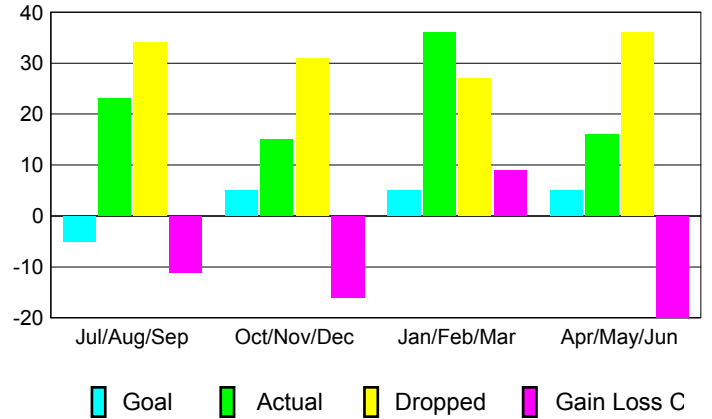

GMT: **Gary Fry**

Location: **IOWA**

GMT CA: **1**

**CLUBS**

Month	New Club Goal	Actual New Clubs	Actual Dropped Clubs	Gain/Loss of Clubs
<b>2012-2013</b>				
Jul/Aug/Sep	0	0	0	0
Oct/Nov/Dec	0	0	0	0
Jan/Feb/Mar	0	0	0	0
Apr/May/June	0	0	0	0
<b>Totals</b>	<b>0</b>	<b>0</b>	<b>0</b>	<b>0</b>

**Club Results 2012-2013**  
Goal, New, Dropped, Gain/Loss

**YTD Status Quo Clubs 2012-2013**

Status Quo Clubs Compared to Status Quo Members

**Club Gain/Loss 2012-2013**

**MEMBERSHIP**

Month	Net Memb Goal	Actual New Memb	Actual Dropped Memb	Gain/Loss of Memb
<b>2012-2013</b>				
Jul/Aug/Sep	-5	23	34	-11
Oct/Nov/Dec	5	15	31	-16
Jan/Feb/Mar	5	36	27	9
Apr/May/June	5	16	36	-20
<b>Totals</b>	<b>10</b>	<b>90</b>	<b>128</b>	<b>-38</b>

**Membership Results 2012-2013**  
Goal, New, Dropped, Gain/Loss

**Gender Comparison 2012-2013**

**Membership Gain/Loss 2012-2013**